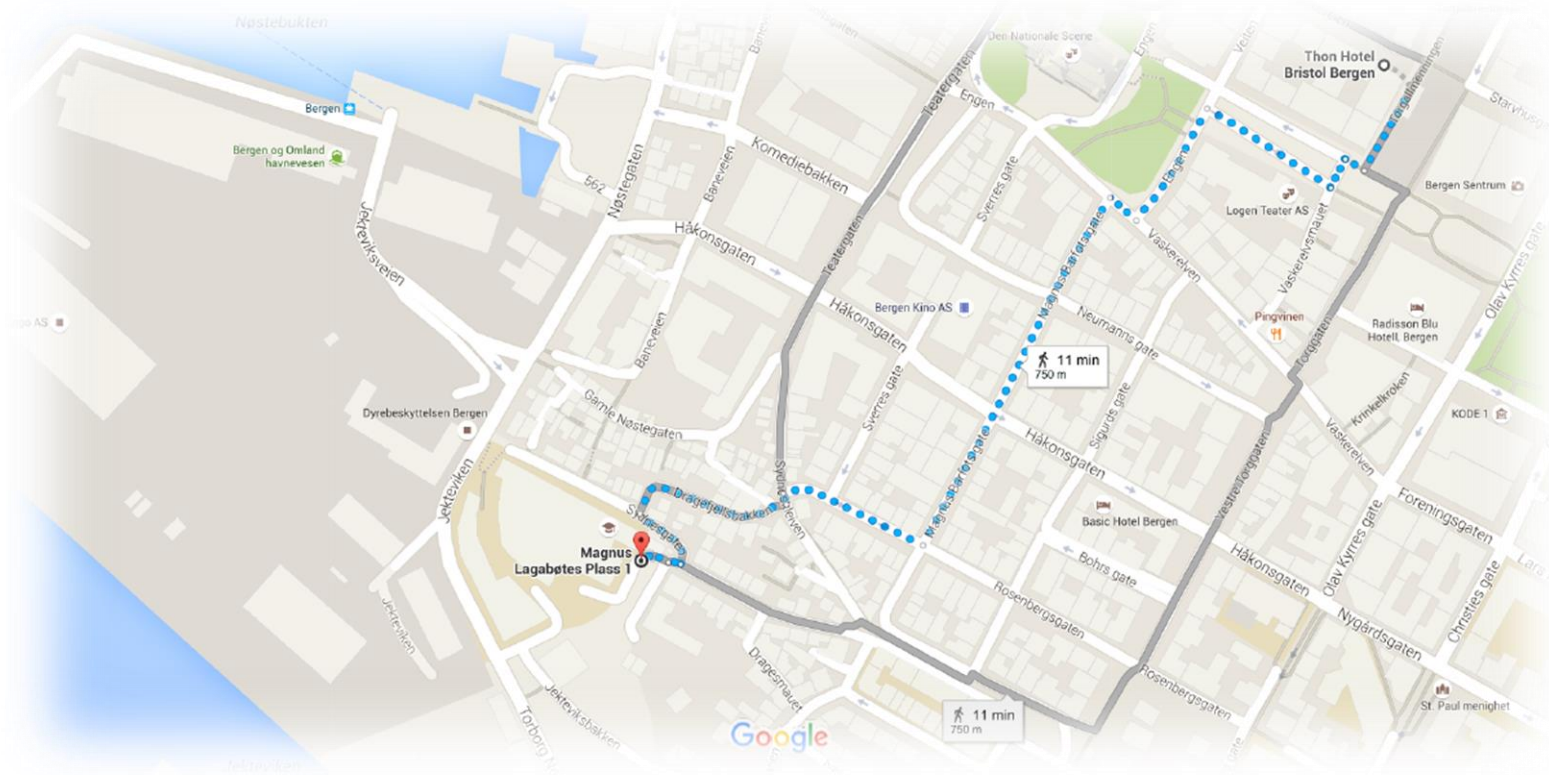

Directions from Scandic Bergen City

How to reach the BECCLE Conference in about 7 mins:

1. Turn right onto Håkonsgaten
2. Continue onto Teatergaten
3. Turn right onto Sydnescleiven
4. Turn left onto Dragefjellsbakken and up the hill (there is a group of small wooden houses in a pedestrian street)
5. At the top of the hill turn right onto Sydnegaten
6. You are at the Faculty of Law

Directions from Thon Hotel Bristol

How to reach the BECCLE Conference in about 10 mins:

1. Head southwest on Torgallmenningen toward Kong Olav Vs plass
2. Walk up the street until Engen (the small park) and turn left
3. Cross the street and walk all the through Magnus Barfots gate until you arrive to Rosenbergs gate
4. Turn right onto Rosenbergs gate
5. Walk until you get to Sydnegleiven (there is a group of small wooden houses and is a pedestrian street) and take the street that goes on the hill to your left
6. At the top of the hill turn right onto Sydnegaten
7. You are at the Faculty of Law