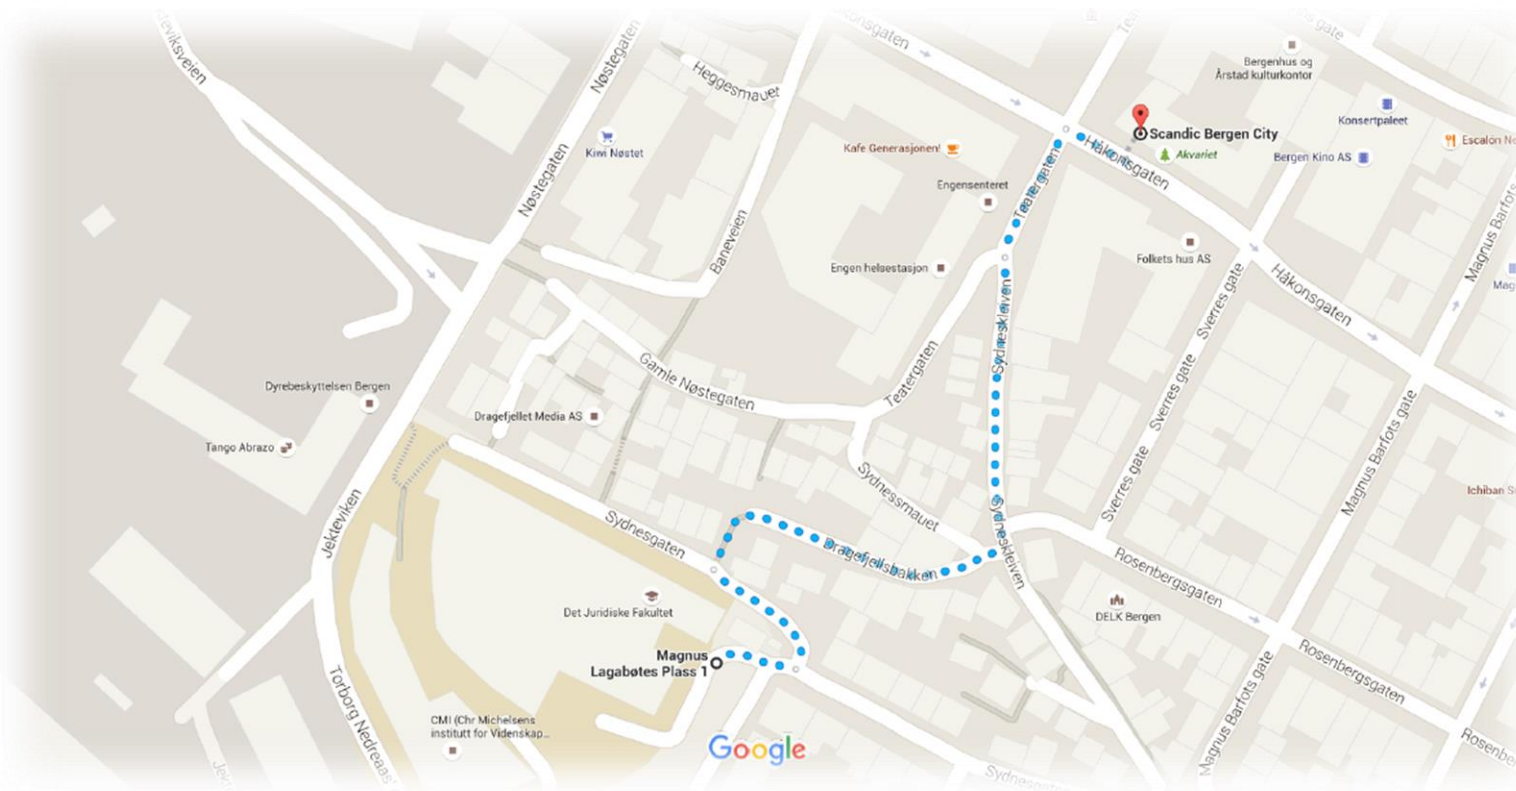

Directions from Scandic Bergen City

How to reach the BECCLE Conference in about 7 mins:

1. Turn right onto Håkonsgaten
2. Continue onto Teatergaten
3. Turn right onto Sydnescleiven
4. Turn left onto Dragefjellsbakken and up the hill (there is a group of small wooden houses in a pedestrian street)
5. At the top of the hill turn right onto Sydnegaten
6. You are at the Faculty of Law

Directions from Thon Hotel Bristol

How to reach the BECCLE Conference in about 10 mins:

1. Head southwest on Torgallmenningen toward Kong Olav Vs plass
2. Walk up the street until Engen (the small park) and turn left
3. Cross the street and walk all the through Magnus Barfots gate until you arrive to Rosenbergs gate
4. Turn right onto Rosenbergs gate
5. Walk until you get to Sydnegleiven (there is a group of small wooden houses and is a pedestrian street) and take the street that goes on the hill to your left
6. At the top of the hill turn right onto Sydnegaten
7. You are at the Faculty of Law