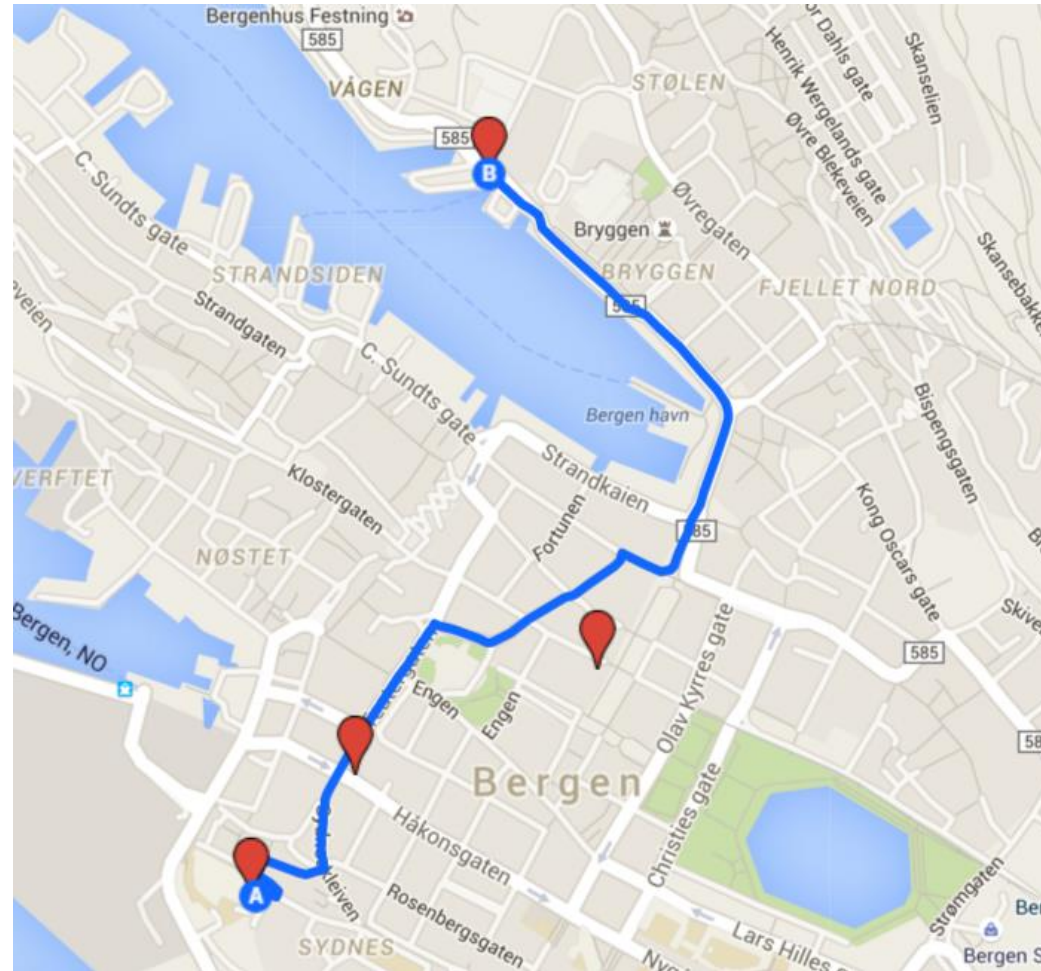

BECCLE

BERGEN CENTER FOR COMPETITION LAW AND ECONOMICS

Map from the BECCLE Conference to the boat departure point (dinner):

*The recommended hotels are pinned down in red
A: Conference location
B: Boat departure Point